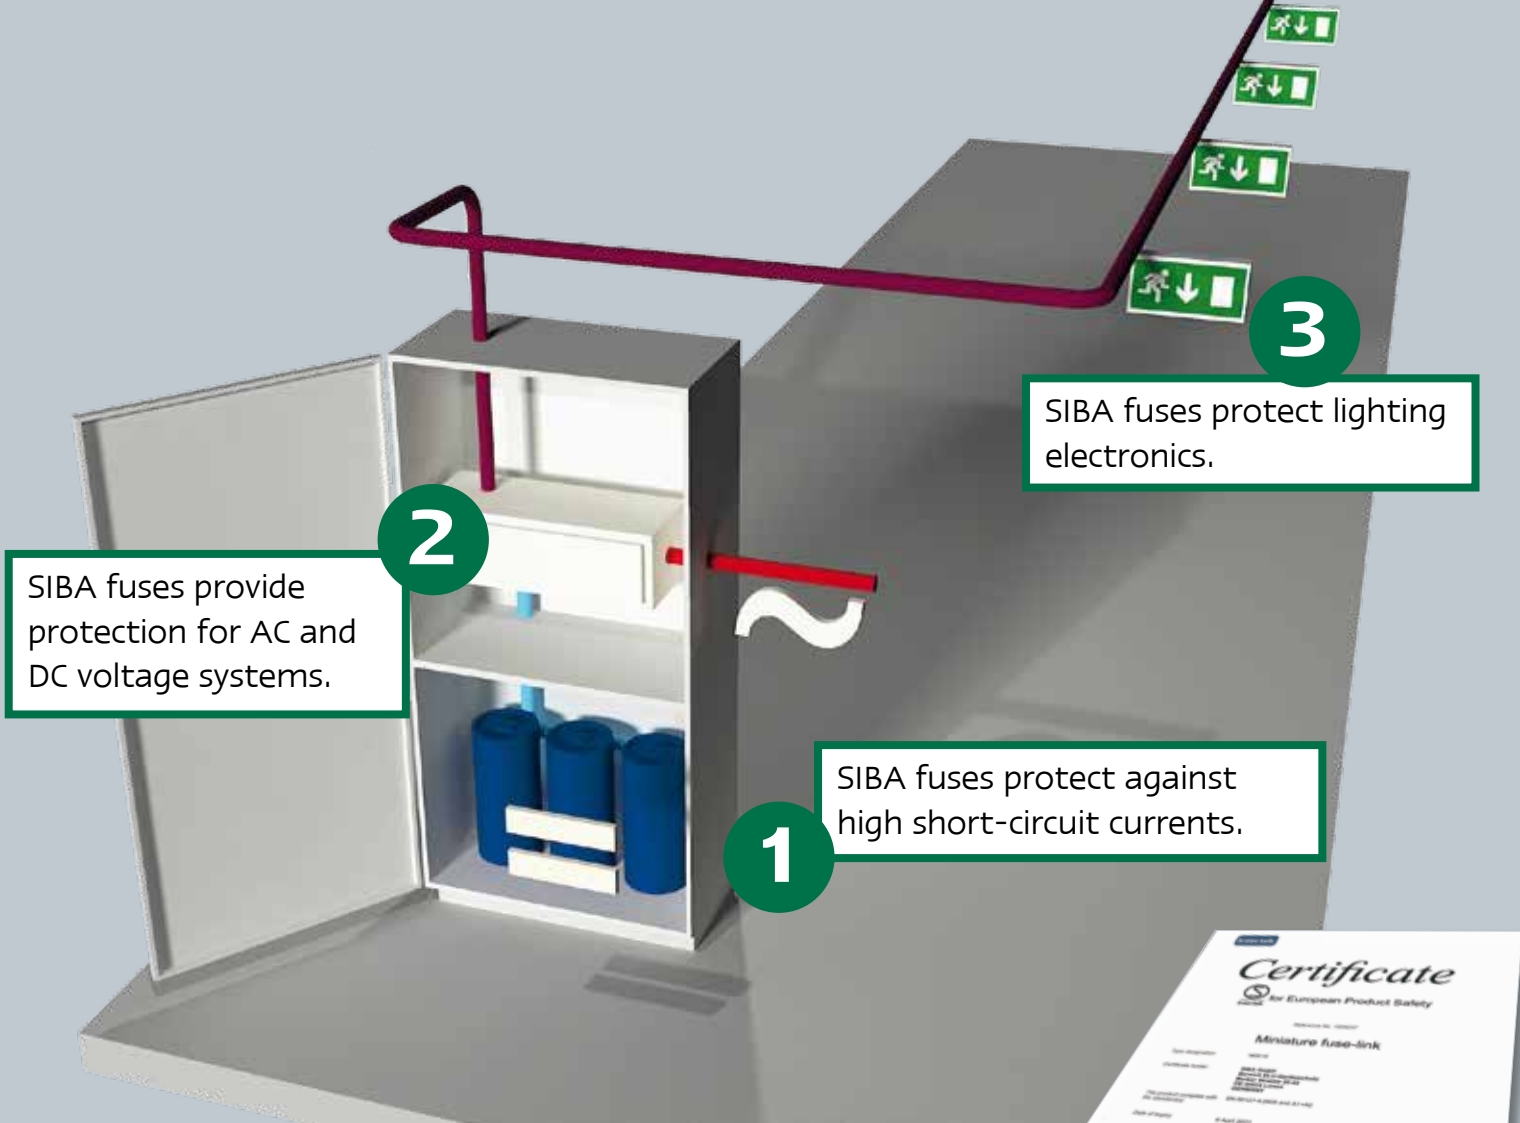

- We are specialist when it comes to DC circuits for emergency power systems, high-performance solar installations and the like. They call for specific types of high-capacity, rapid-acting fuses. Our engineers have been working for years on the development of practical products for applications of this type.
- Our wide-ranging experience also includes dealing with extreme client-specific requirements. Our qualified staff will collaborate with your own in-house experts to ensure the best solution.
- SIBA fuses have been in use all over the world for many years – and play a vital role in emergency and security lighting systems. Our products comply with international standards and have been certified by global testing laboratories.

What makes SIBA fuses for emergency power systems so special

- 1 SIBA fuses provide protection from high short-circuit currents:** Operating currents and short-circuit currents can reach high levels when running in battery mode - and overloaded batteries can inflict serious damage. Overloads and short circuits therefore have to be switched off precisely according to specification. This is where SIBA fuses can fulfil your specific requirements to the letter.
- 2 SIBA fuses protect AC and DC voltage systems:** The fuses for the conductors and batteries must be designed both for AC mains operation and for DC battery operation. SIBA fuses have been tested and certified by independent laboratories for both types of application.
- 3 SIBA fuses protect lighting electronics:** Faults in the lighting electronics can cause batteries to rapidly discharge or become overloaded. The consequences: in critical cases the emergency lighting or signalling will fail to come on or will switch off prematurely. Fitting SIBA fuses to your lighting electronics can prevent consequential damage.